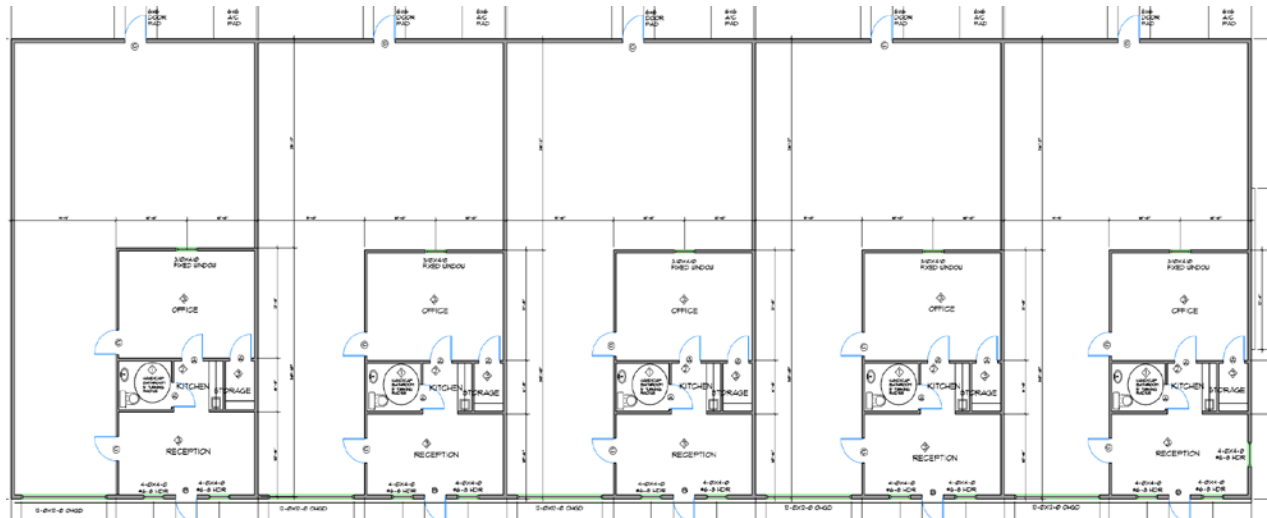

Building C

Units

- 2000 Sq. Ft.
 - 555 Office Space
- 1445 Warehouse Space