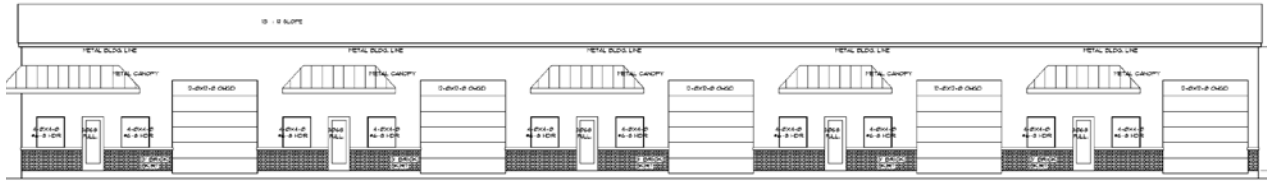

Building C

Units

- 2000 Sq. Ft.
 - 555 Office Space
- 1445 Warehouse Space