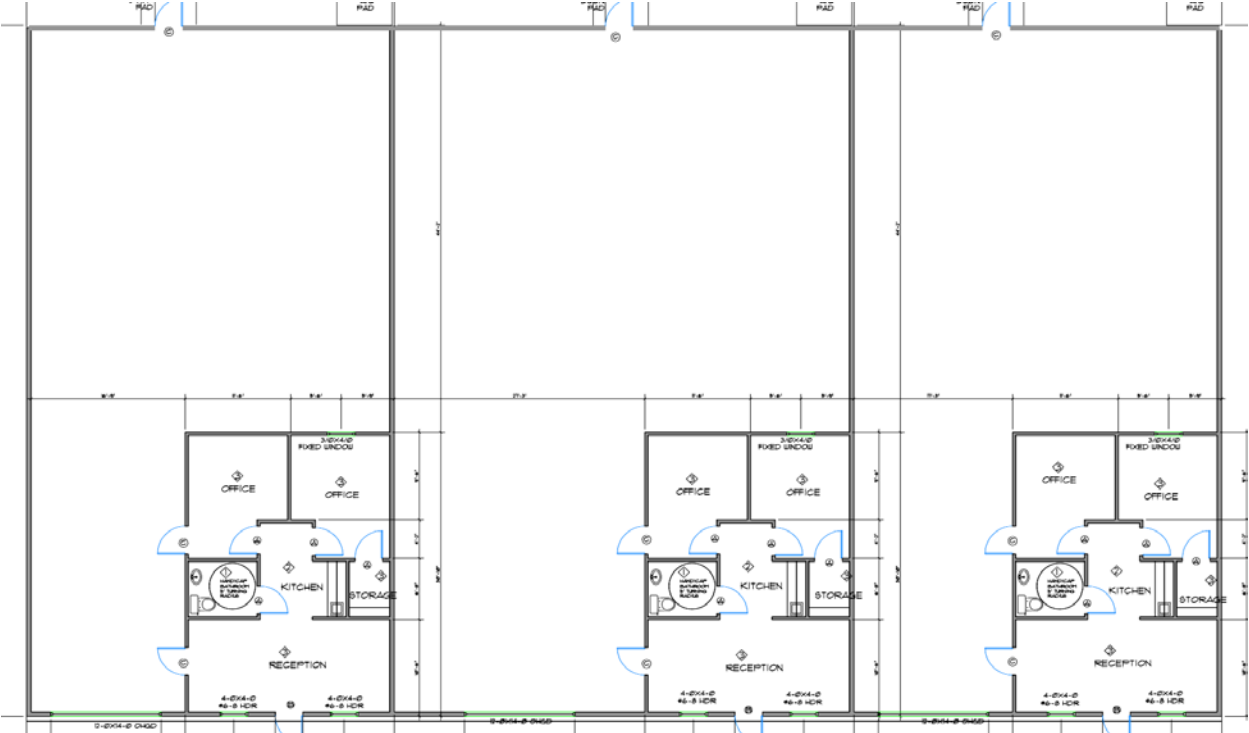

Building A

End Units-

- **3,000 Sq. Ft.**
 - **670 Sq. Ft. Office**
 - **2330 Sq. Ft. Warehouse**

Middle Unit-

- **3,750 Sq. Ft.**
 - **670 Sq. Ft. Office**
 - **3080 Sq. Ft. Warehouse**